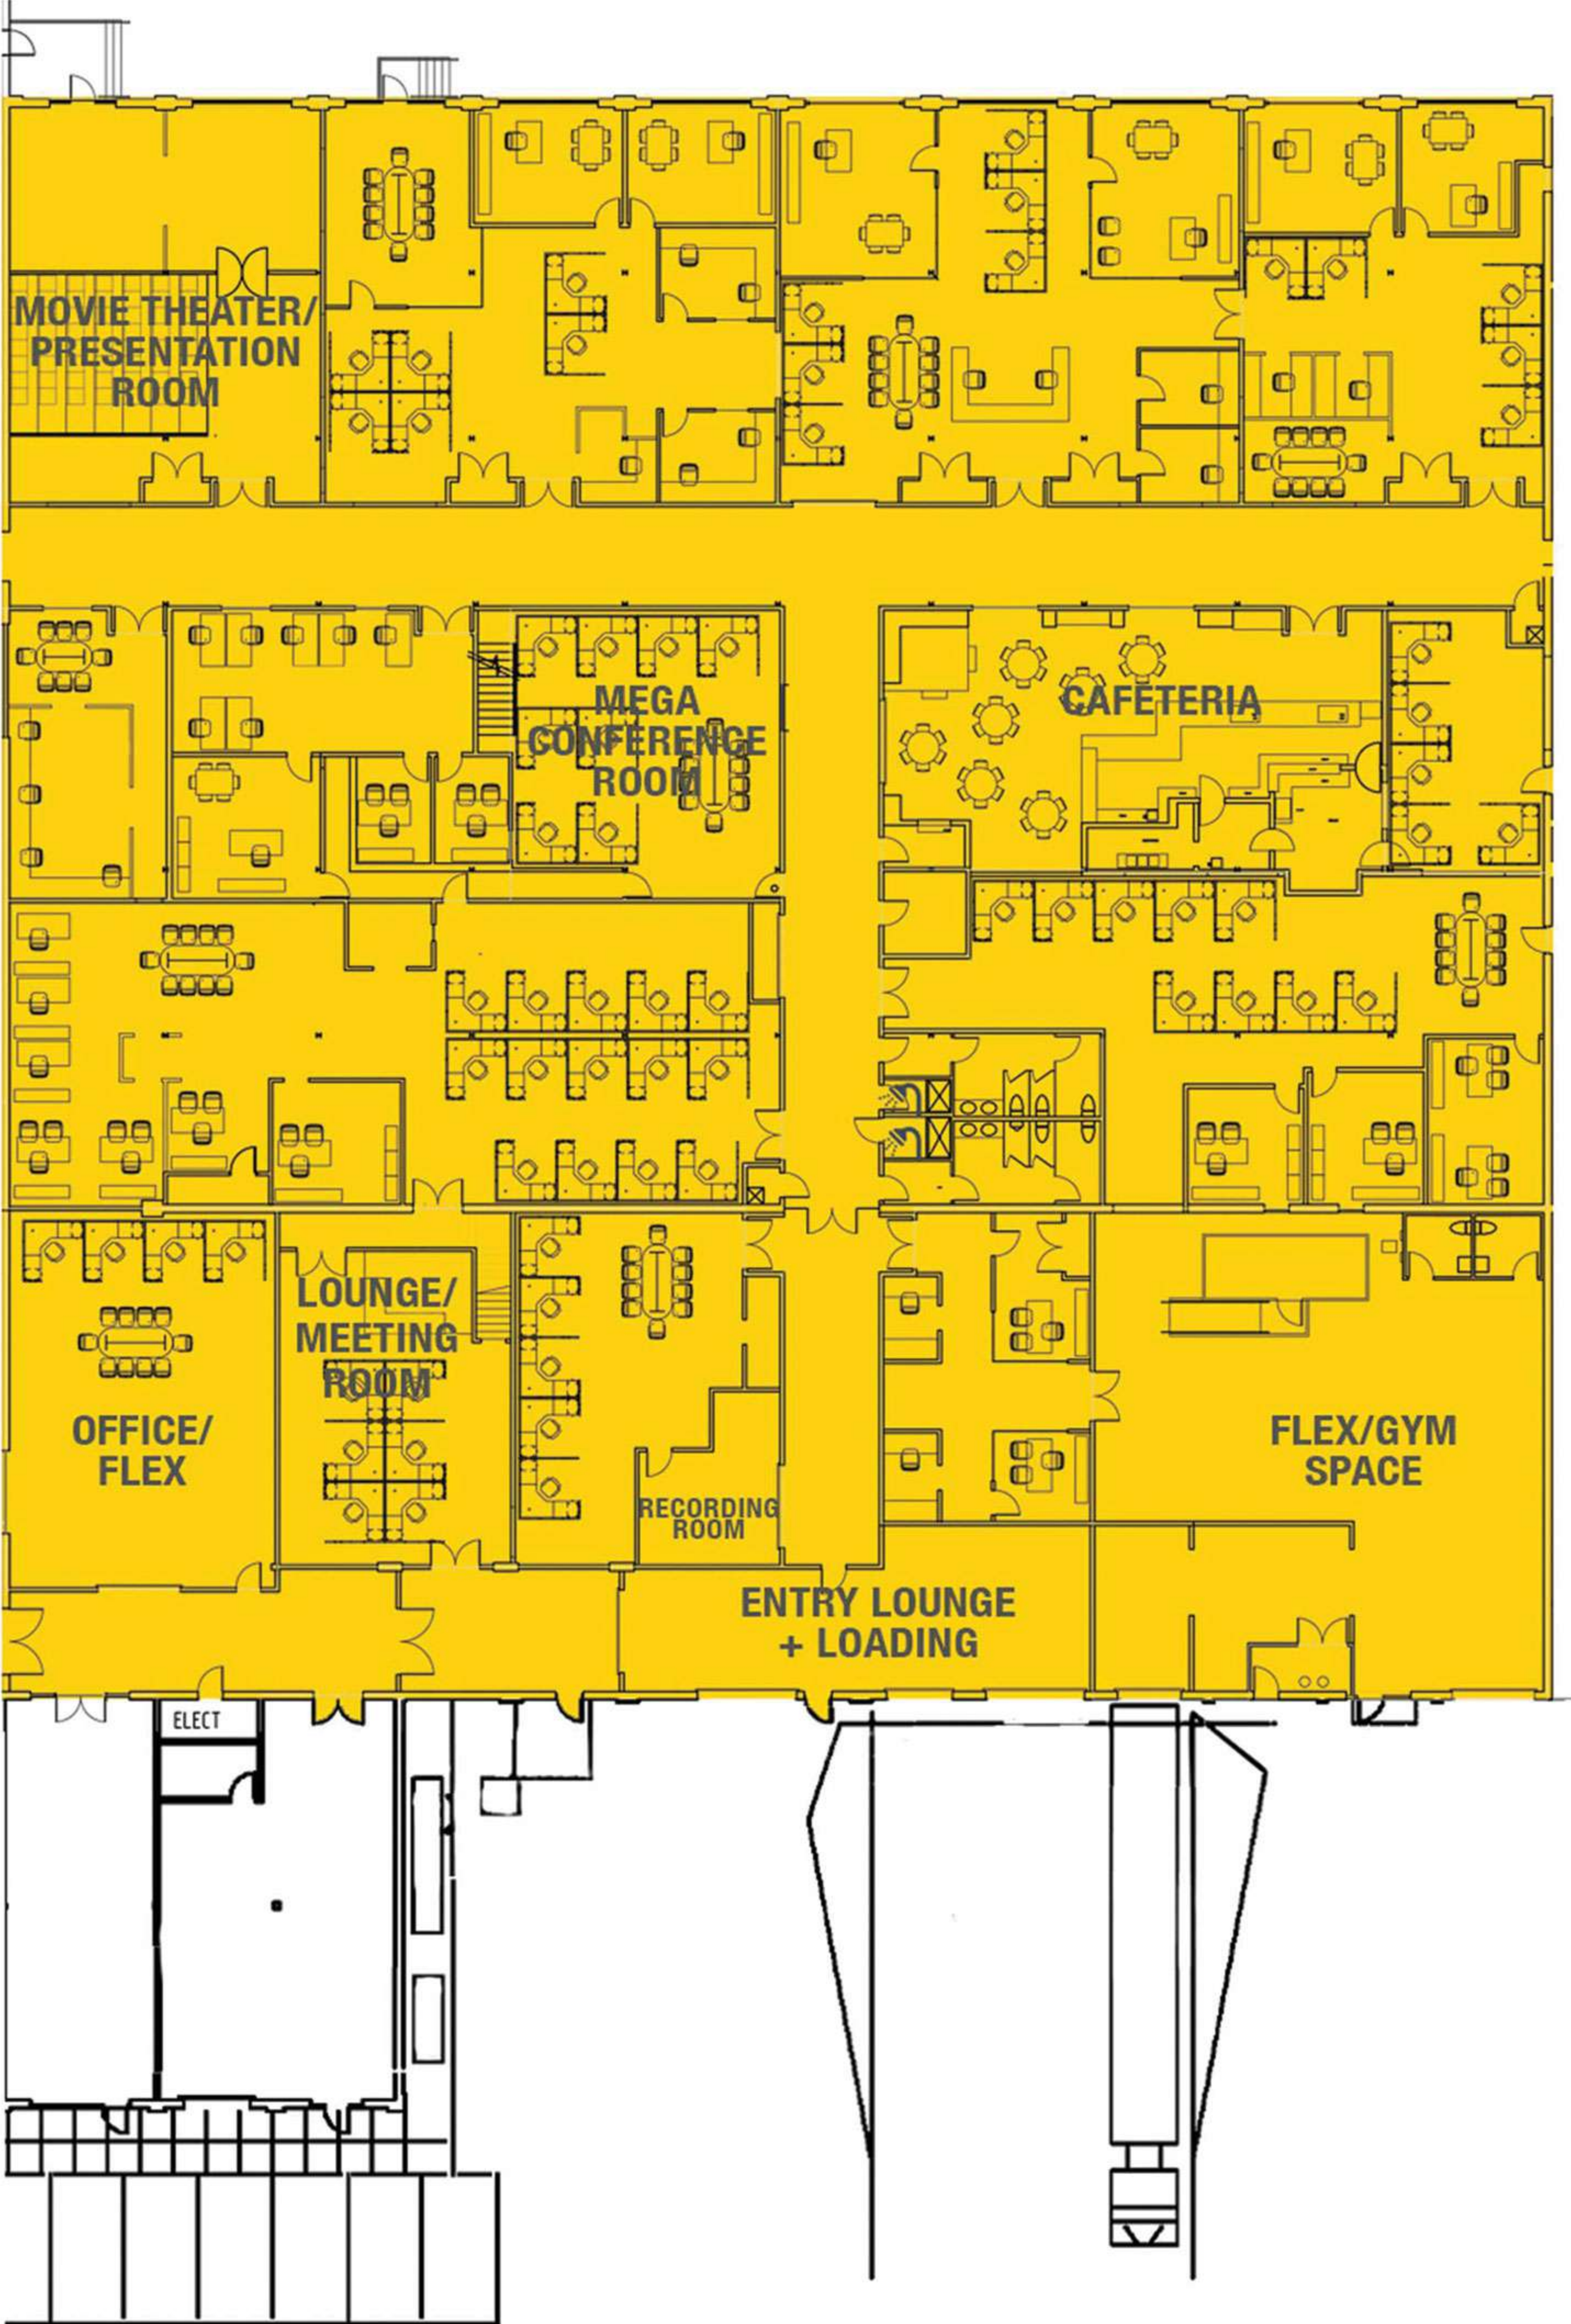

1800 East State Street
Hamilton, NJ 08609

www.StudioPark1800.com

MODERN RECYCLED SPACES®

35,000 +/- SF AVAILABLE

GROUNDS FOR SCULPTURE
→ 3 mins

HAMILTON TRAIN STATION
→ 5 mins

CURRENT LAYOUT

35,000 SF - can be smaller or larger & customized

POTENTIAL LAYOUT

**IF IT CAN BE WRITTEN,
OR THOUGHT,
IT CAN BE FILMED.**

Stanley Kubrick

KANDÉ

bañ

INTERNATIONAL

MALAWI
13° 98' S / 33° 78' E

COLOMBIA
5° 20' N / 75° 43' W