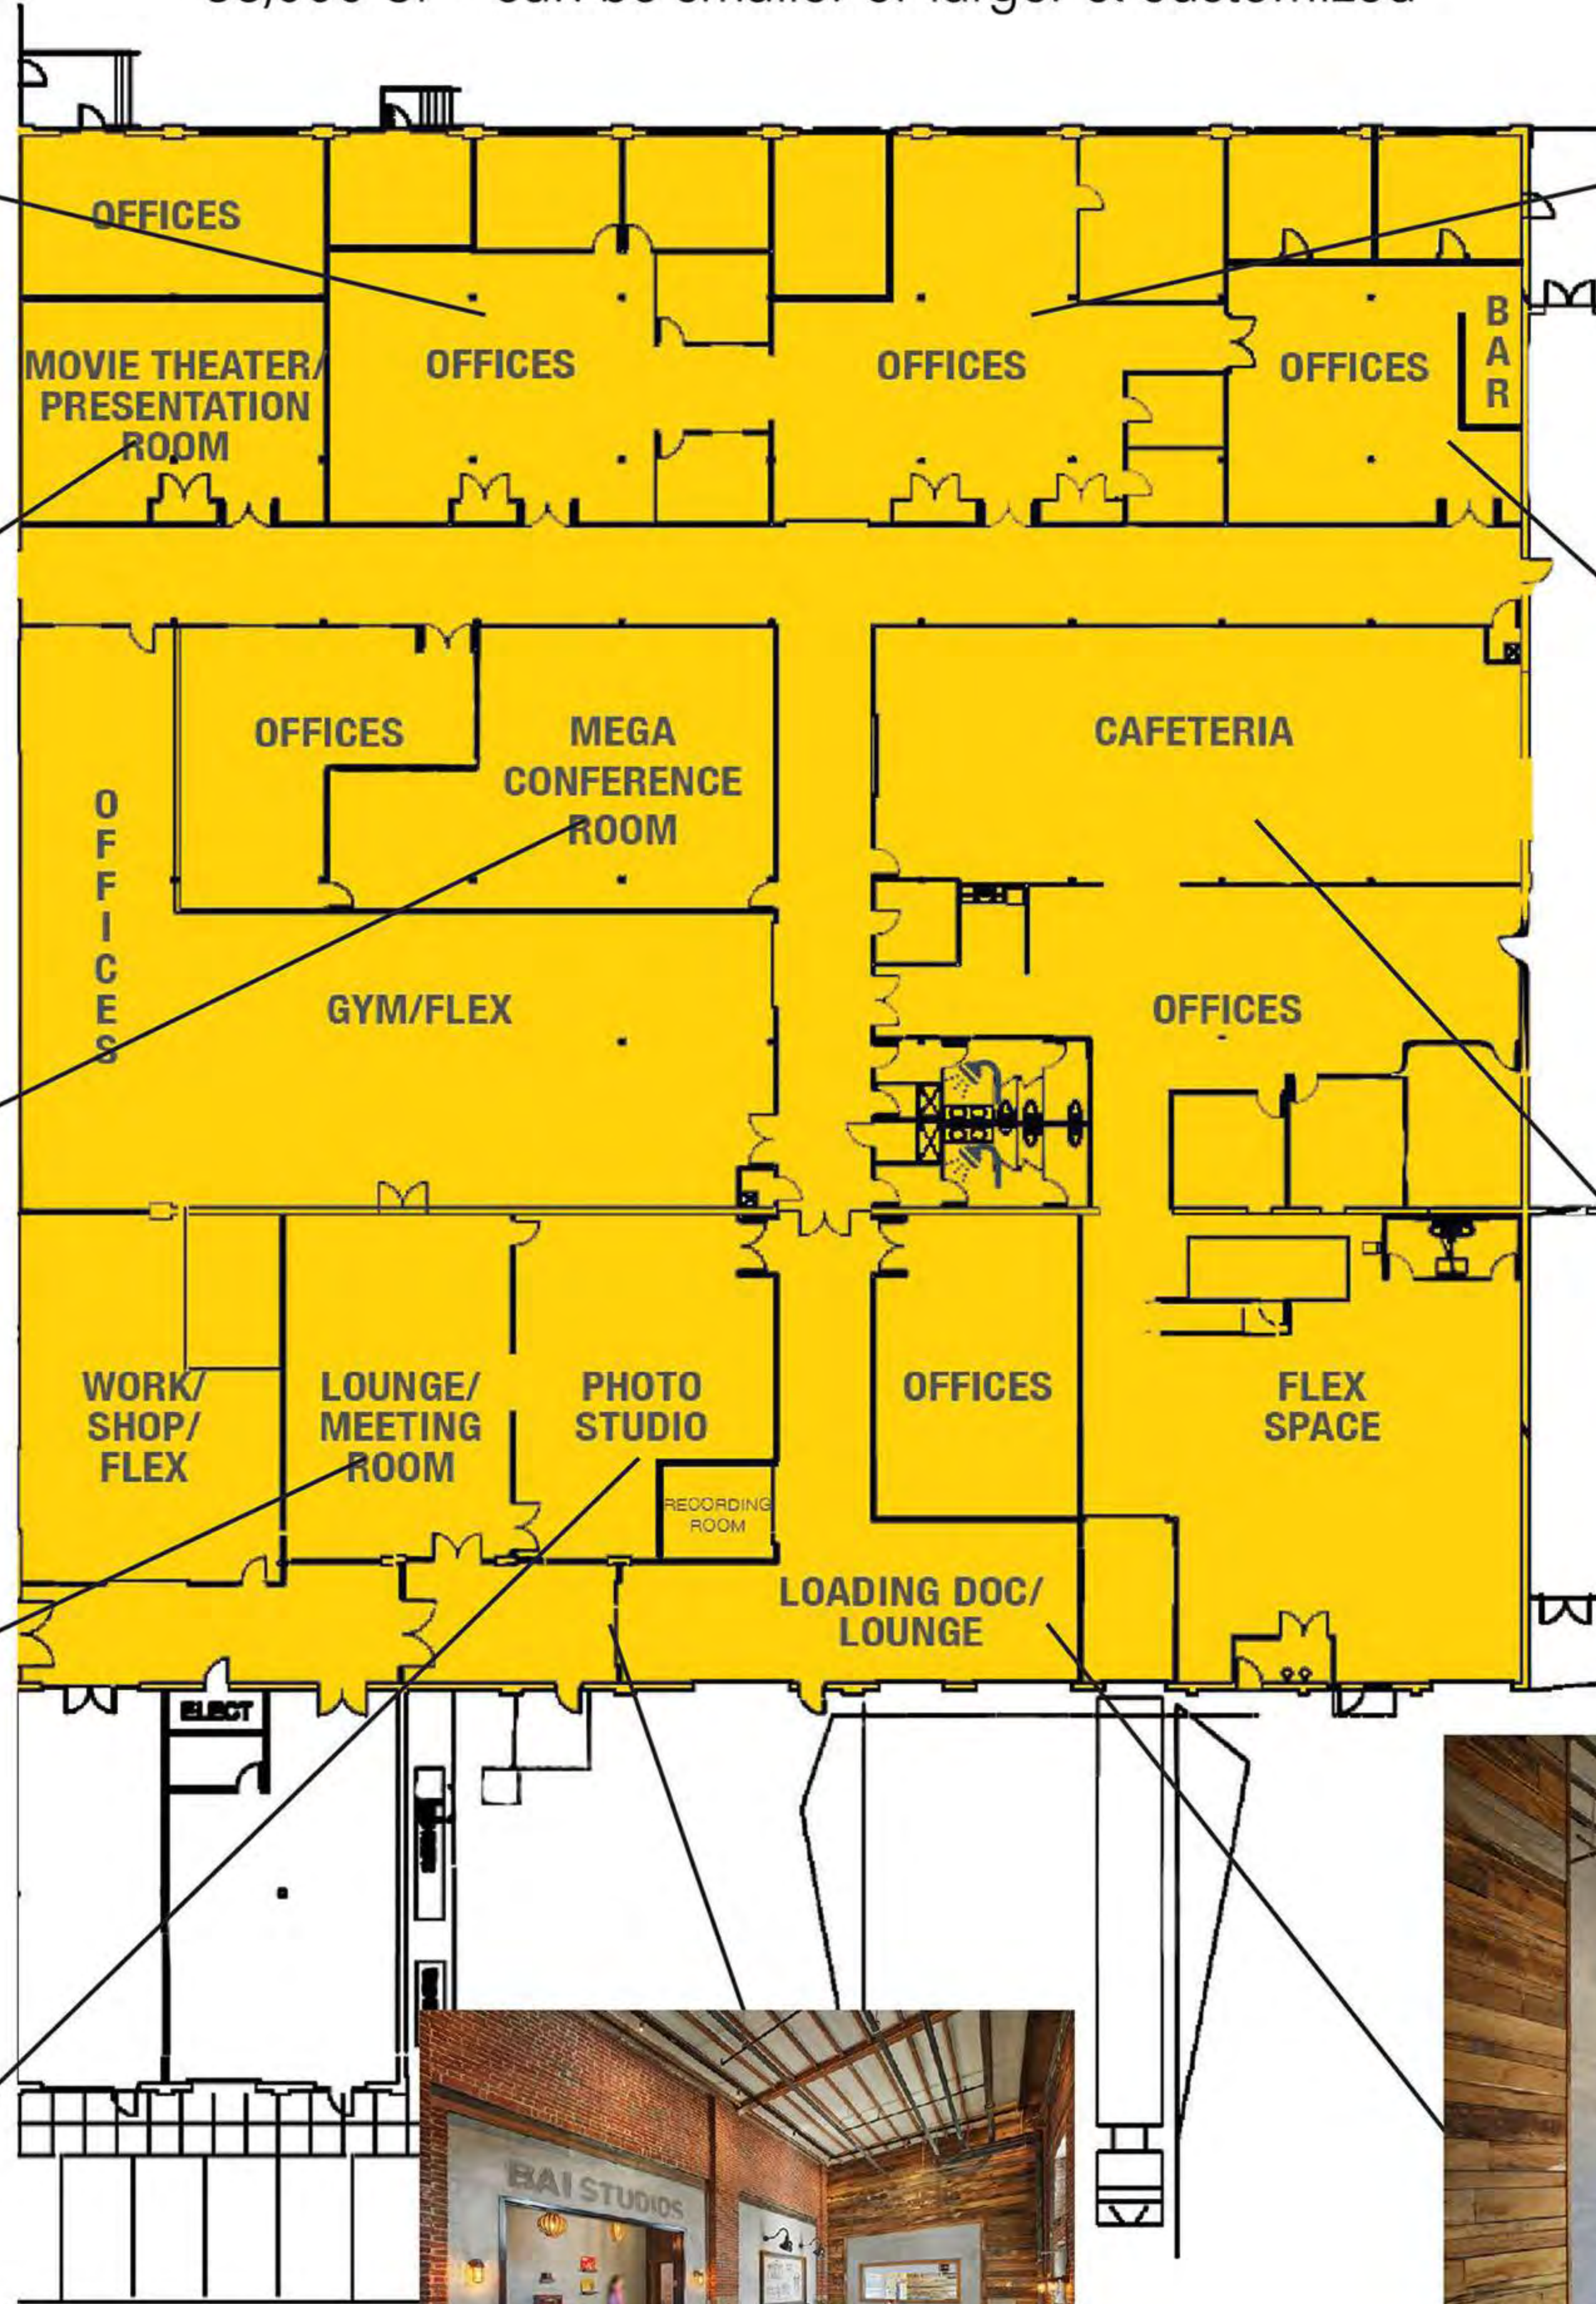

Rare Leasing Opportunity

Studio Park: 35,000 +/- SF Available

Hamilton, NJ

Office | Flex | Creative | Studio | Showroom

DO WHAT YOU LOVE.

LOVE W[HERE**] YOU DO IT.®**

WELCOME TO STUDIO PARK a 200,000 square foot old mill building that has been converted into multi-tenant spaces boasting low-cost and high-quality environments. **ENDLESS POSSIBILITIES** the expansive industrial building invites you to create a dynamic space perfectly suited to your needs within the limits of your own imagination. **ON-SITE MANAGEMENT** professional property management staff ensure well maintained surroundings **MODERN AMENITIES** high efficiency HVAC and lighting, upgraded utility services, separately metered spaces, full sprinkler system, a new roof and more **MOVE RIGHT IN** from 500 to 100,000sq ft; spaces are ready for design fit-outs or immediate occupancy **24/7 KEYED ACCESS** security access systems, key fob entry and CCTV ensure flexible and protected access throughout the building **ON-SITE SPACE PLANNERS** our design team offers the most efficient use of space from special needs to project management, construction, design and build layouts **UNIQUE CONFIGURATIONS** maximum flexibility with loading docks, drive-in overhead doors, 15-35 foot ceilings and natural day light **CREATIVE SPACES** enjoy common areas throughout – from the welcoming entry ways to an expansive patio courtyard complete with garden beds offered to each tenant **HI SPEED READY** plug and play fiber ready to minimize your down time.

1800 East State Street
Hamilton, NJ 08609

www.StudioPark1800.com

MODERN RECYCLED SPACES®

35,000 +/- SF AVAILABLE

GROUNDS FOR SCULPTURE
→ 3 mins

HAMILTON TRAIN STATION
→ 5 mins

CURRENT LAYOUT

35,000 SF - can be smaller or larger & customized

POTENTIAL LAYOUT

**IF IT CAN BE WRITTEN,
OR THOUGHT,
IT CAN BE FILMED.**

Stanley Kubrick

KANDÉ

bañ

INTERNATIONAL

MALAWI
13° 98' S / 33° 78' E

COLOMBIA
5° 20' N / 75° 43' W