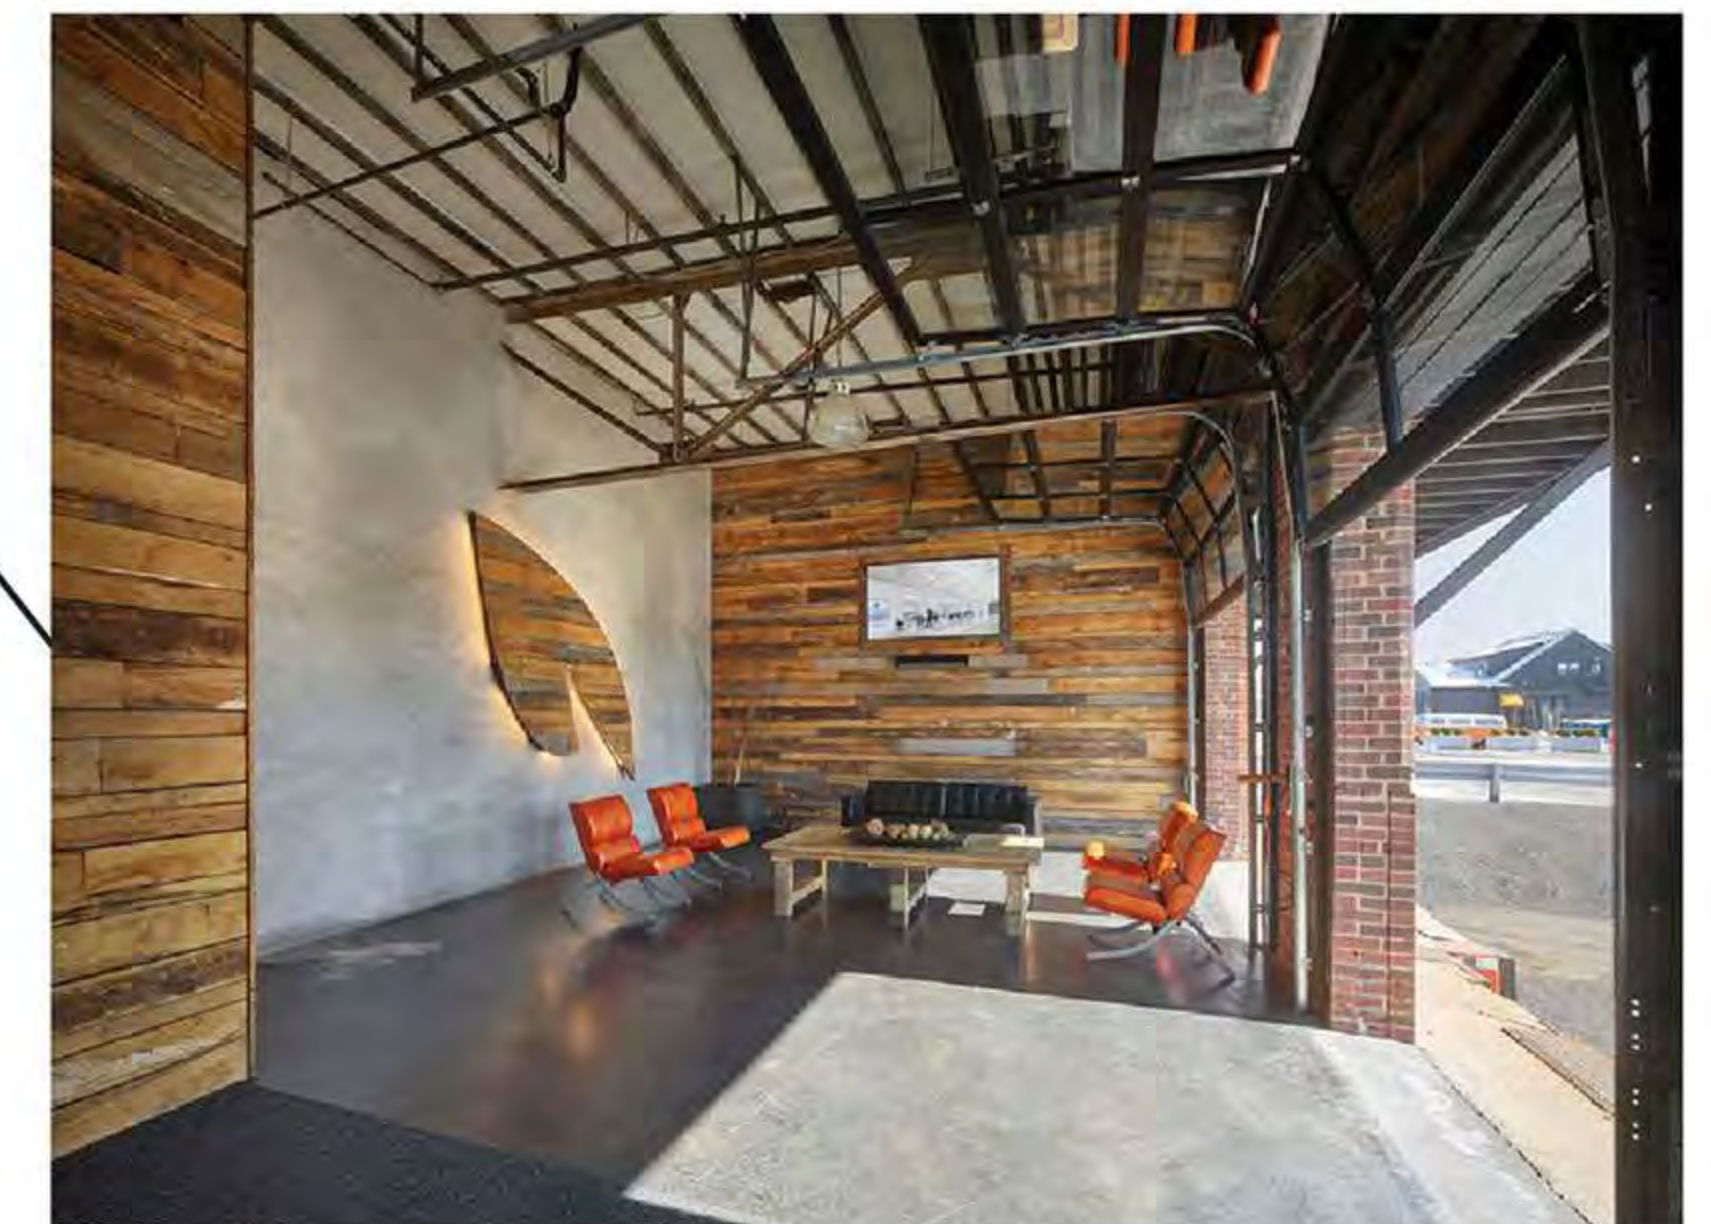

CURRENT LAYOUT

35,000 SF - can be smaller or larger & customized