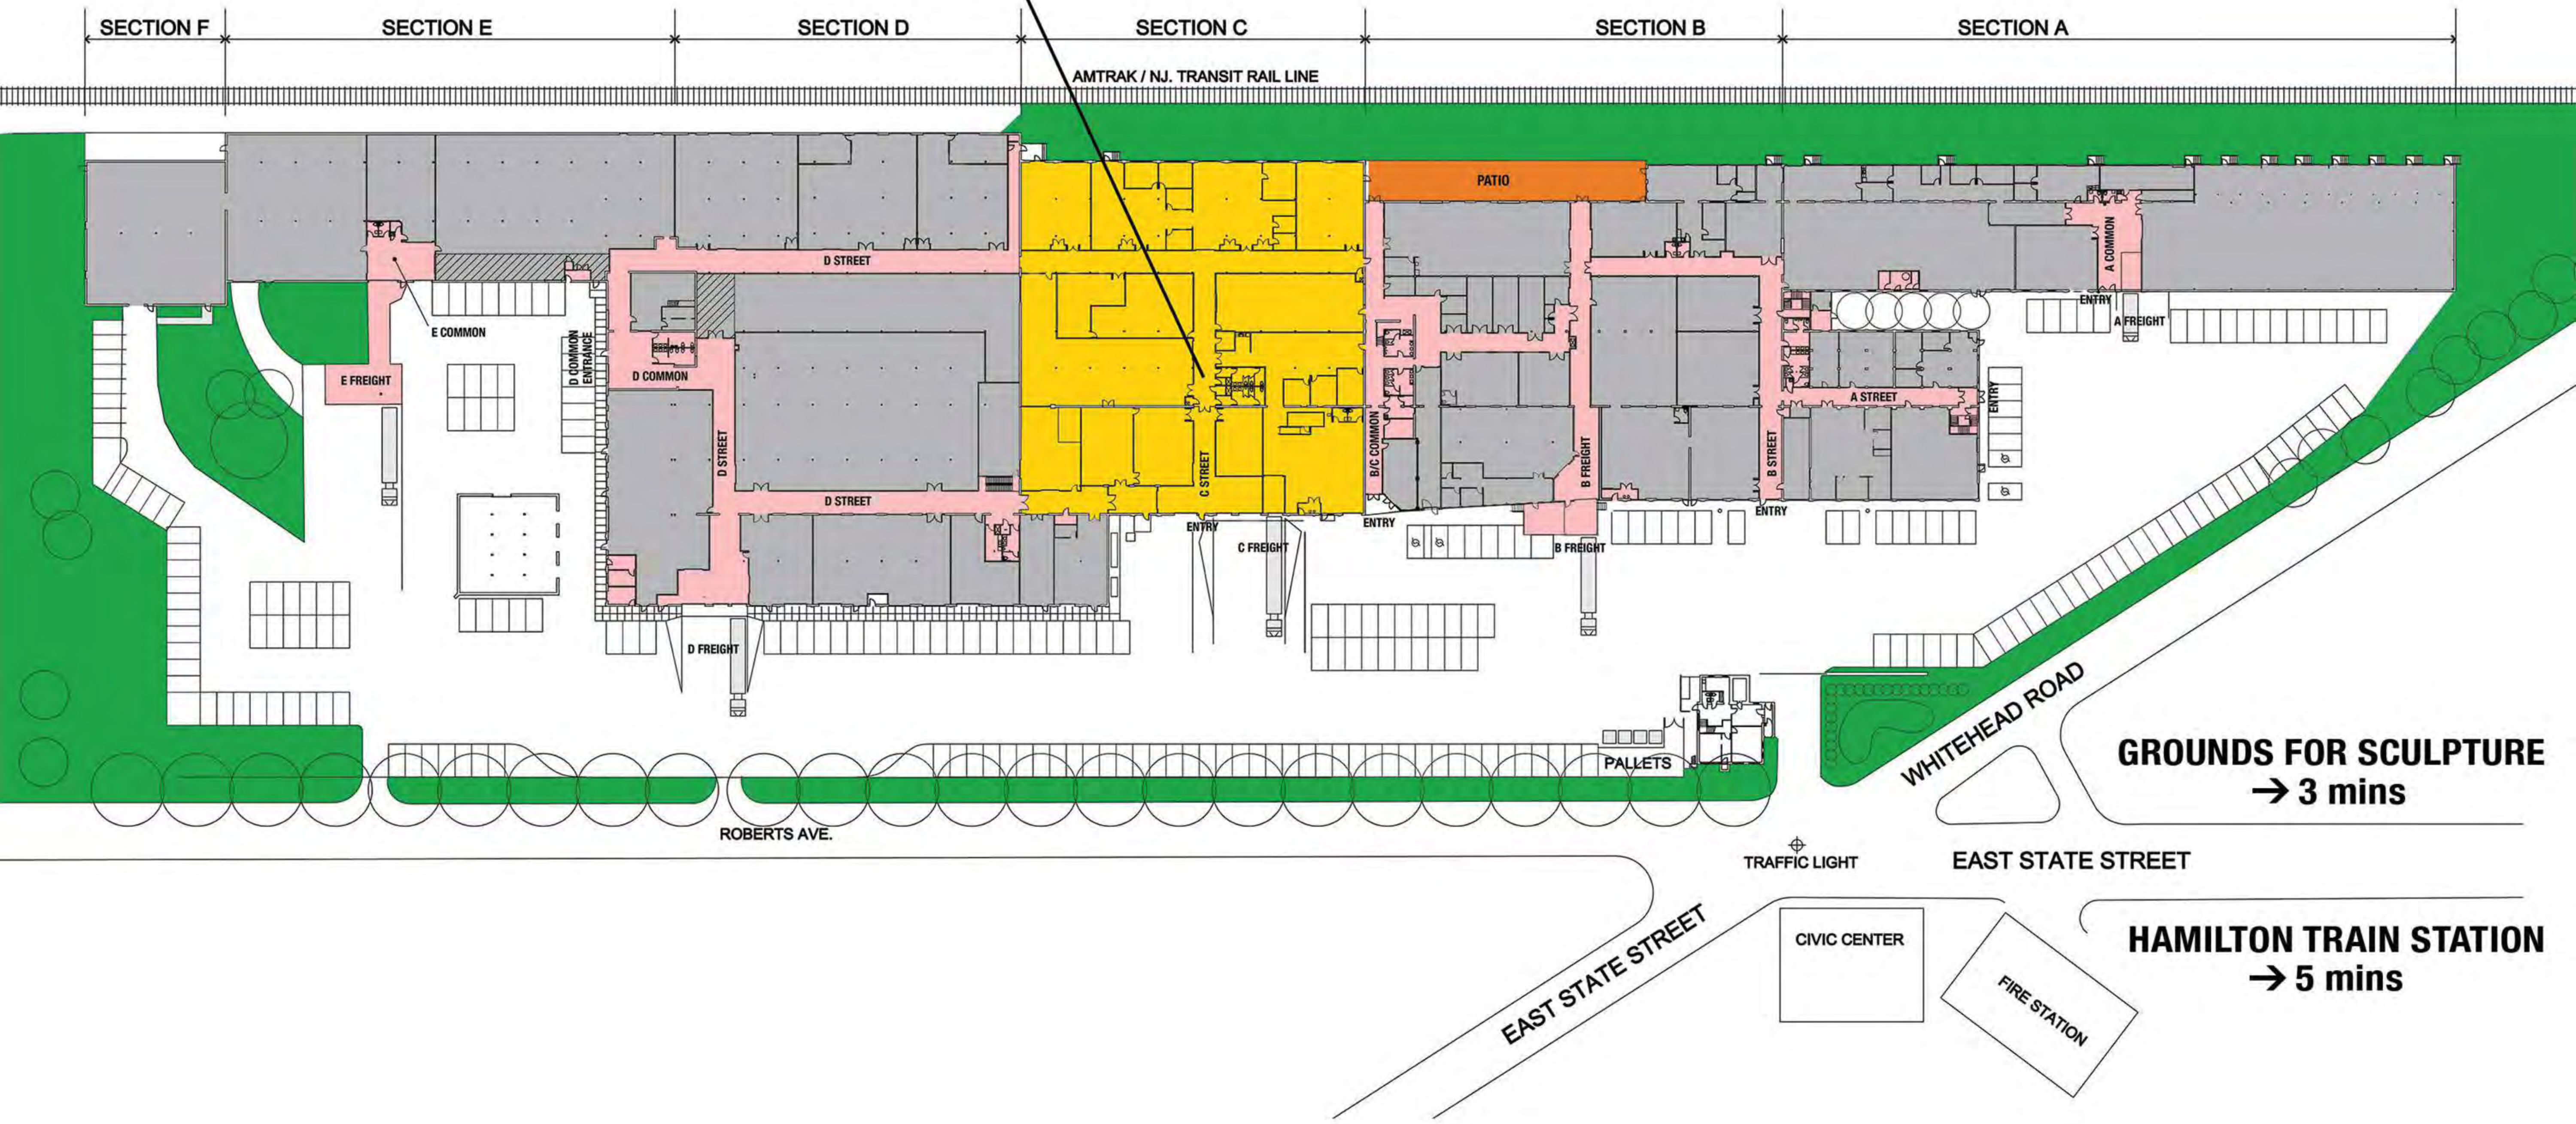

Rare Leasing Opportunity

Studio Park: 35,000 +/- SF Available

Hamilton, NJ

Office | Flex | Creative | Studio | Showroom

DO WHAT YOU LOVE.

LOVE W[HERE**] YOU DO IT.®**

WELCOME TO STUDIO PARK a 200,000 square foot old mill building that has been converted into multi-tenant spaces boasting low-cost and high-quality environments. **ENDLESS POSSIBILITIES** the expansive industrial building invites you to create a dynamic space perfectly suited to your needs within the limits of your own imagination. **ON-SITE MANAGEMENT** professional property management staff ensure well maintained surroundings **MODERN AMENITIES** high efficiency HVAC and lighting, upgraded utility services, separately metered spaces, full sprinkler system, a new roof and more **MOVE RIGHT IN** from 500 to 100,000sq ft; spaces are ready for design fit-outs or immediate occupancy **24/7 KEYED ACCESS** security access systems, key fob entry and CCTV ensure flexible and protected access throughout the building **ON-SITE SPACE PLANNERS** our design team offers the most efficient use of space from special needs to project management, construction, design and build layouts **UNIQUE CONFIGURATIONS** maximum flexibility with loading docks, drive-in overhead doors, 15-35 foot ceilings and natural day light **CREATIVE SPACES** enjoy common areas throughout – from the welcoming entry ways to an expansive patio courtyard complete with garden beds offered to each tenant **HI SPEED READY** plug and play fiber ready to minimize your down time.

1800 East State Street
Hamilton, NJ 08609

www.StudioPark1800.com

MODERN RECYCLED SPACES®

35,000 +/- SF AVAILABLE

GROUNDS FOR SCULPTURE
→ 3 mins

HAMILTON TRAIN STATION
→ 5 mins

CURRENT LAYOUT

35,000 SF - can be smaller or larger & customized

POTENTIAL LAYOUT

**IF IT CAN BE WRITTEN,
OR THOUGHT,
IT CAN BE FILMED.**

Stanley Kubrick

KANDÉ

bañ

INTERNATIONAL

MALAWI
13° 98' S / 33° 78' E

COLOMBIA
5° 20' N / 75° 43' W