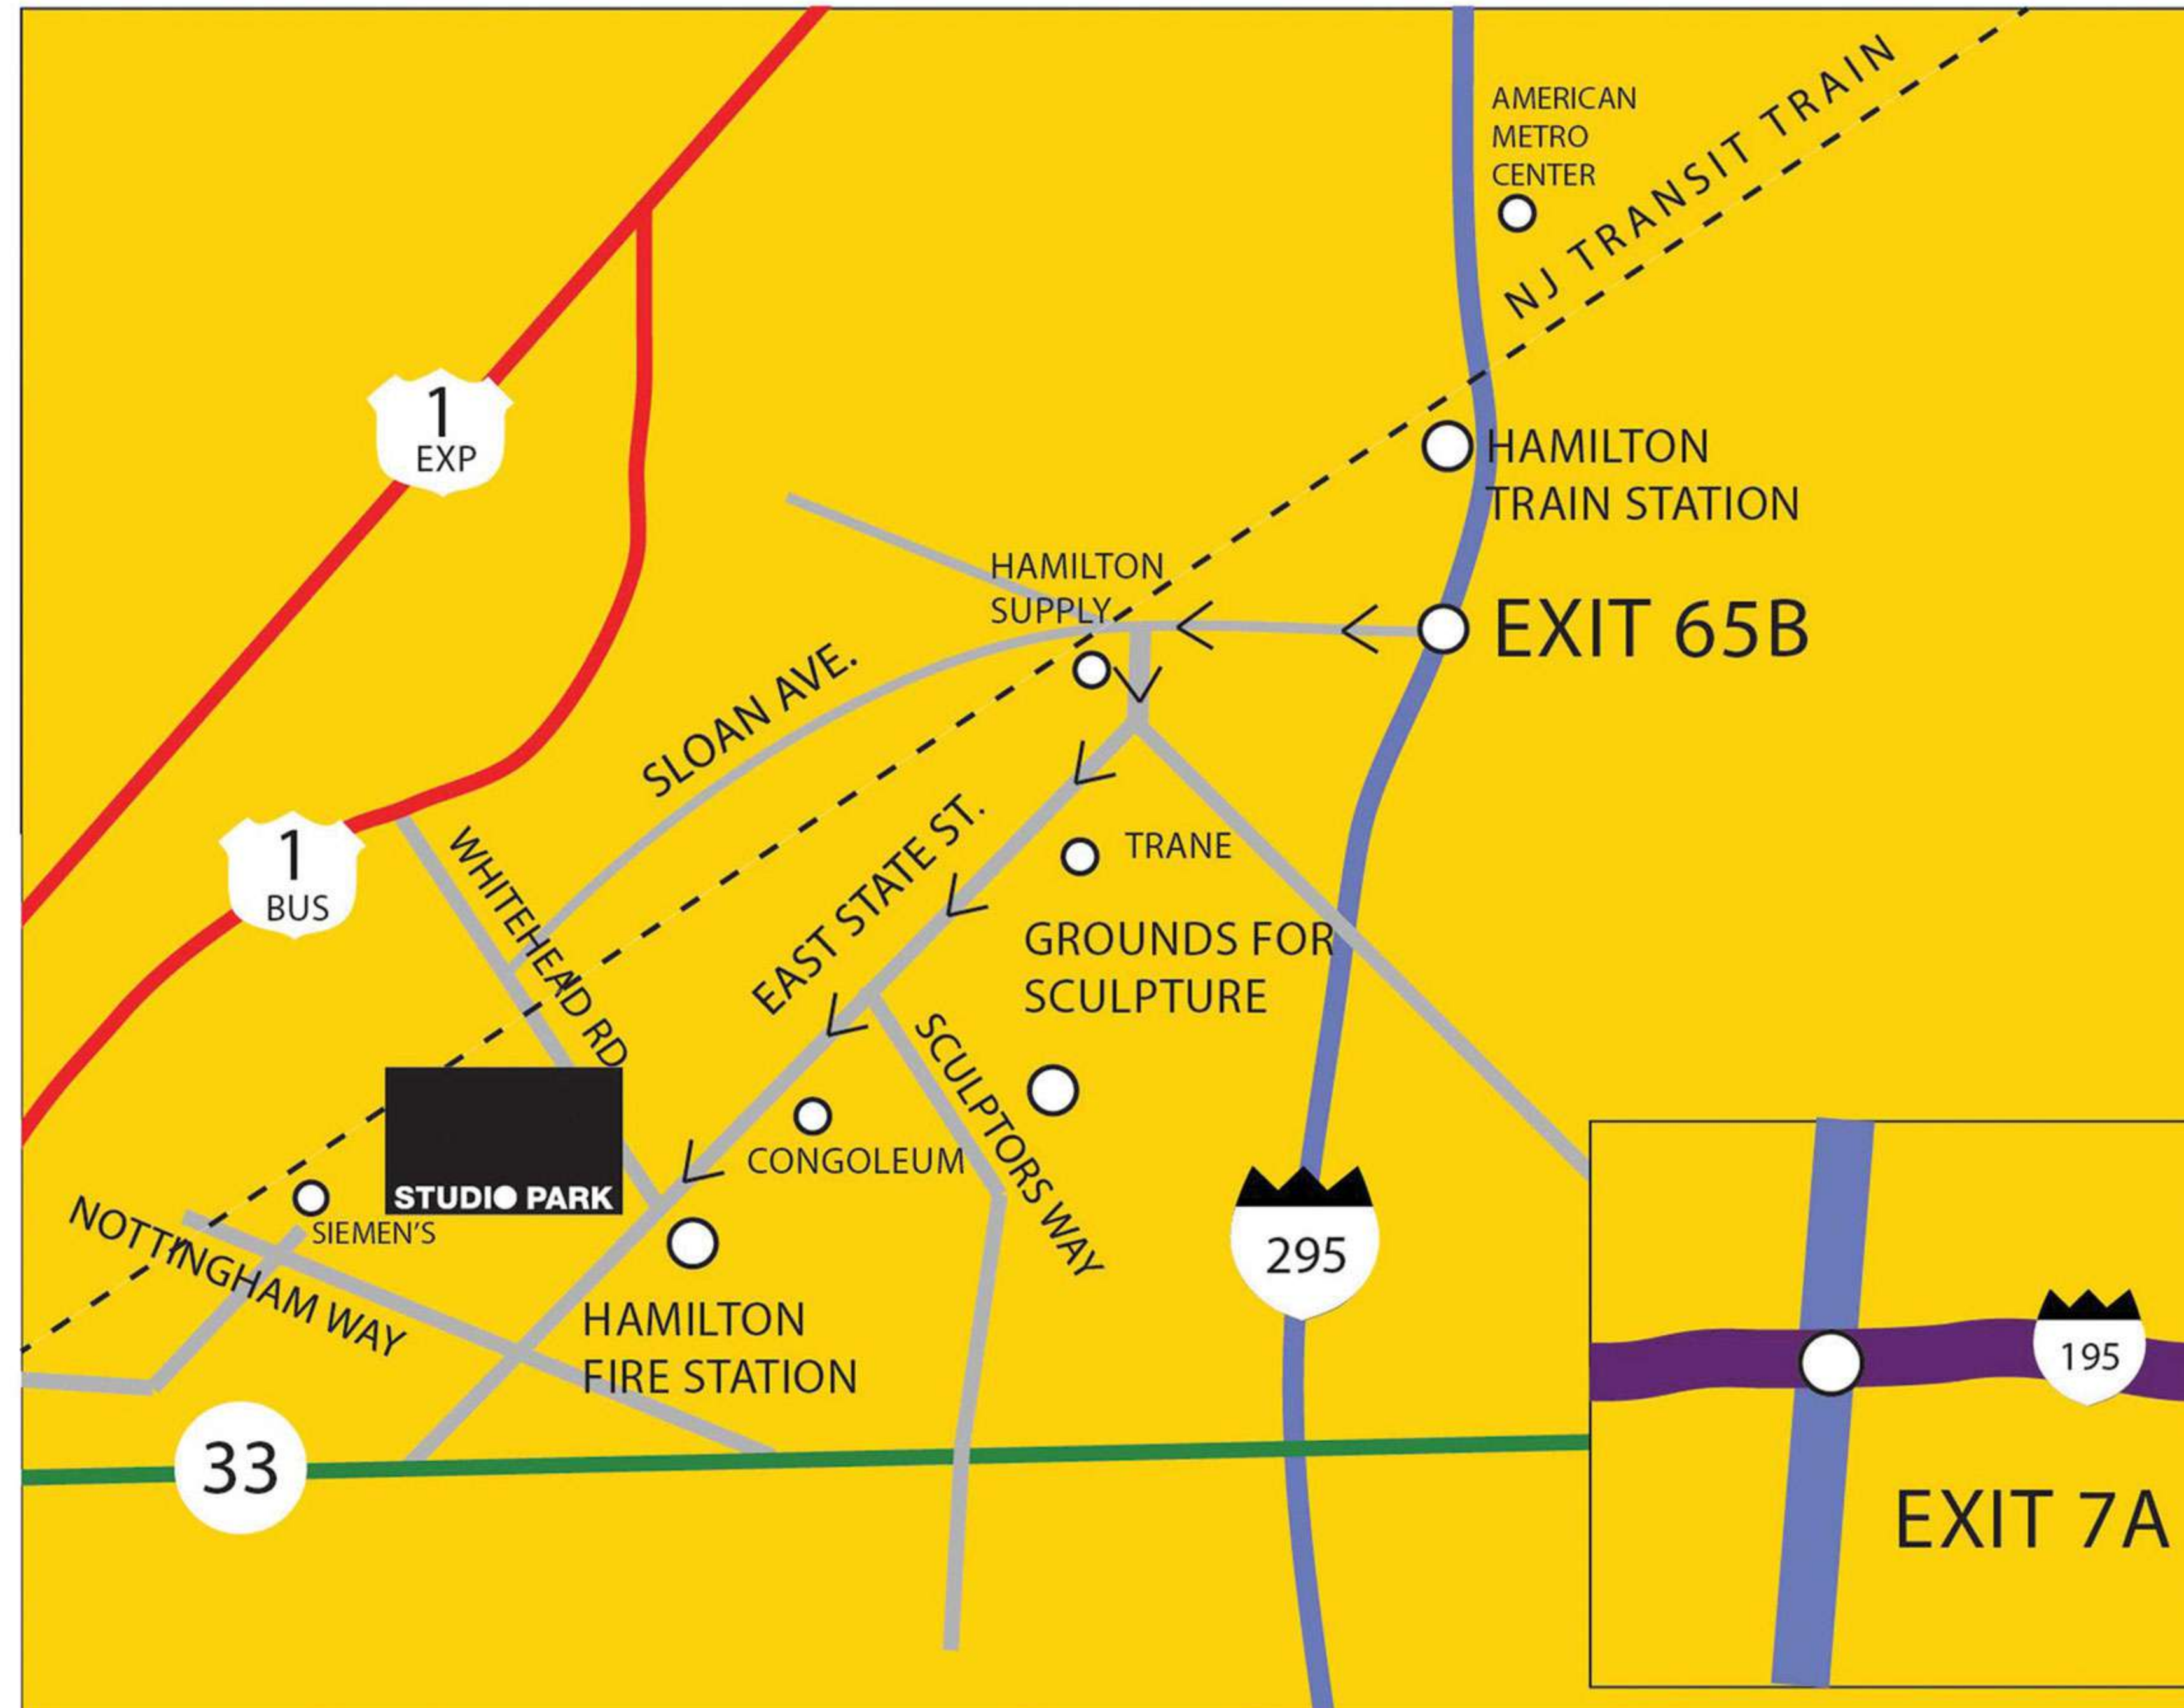

1800 East State Street
Hamilton, NJ 08609

www.StudioPark1800.com

MODERN RECYCLED SPACES®

35,000 +/- SF AVAILABLE

GROUNDS FOR SCULPTURE
→ 3 mins

HAMILTON TRAIN STATION
→ 5 mins

CURRENT LAYOUT

35,000 SF - can be smaller or larger & customized

POTENTIAL LAYOUT

**IF IT CAN BE WRITTEN,
OR THOUGHT,
IT CAN BE FILMED.**

Stanley Kubrick

KANDÉ

bañ

INTERNATIONAL

MALAWI
13° 98' S / 33° 78' E

COLOMBIA
5° 20' N / 75° 43' W

- 1. A man in a green shirt is sitting in the front row, looking towards the stage.
- 2. A woman with a red scarf is sitting next to him, also looking towards the stage.
- 3. A woman with long red hair is sitting in the middle row, looking towards the stage.
- 4. A man in a white shirt is sitting in the back row, looking towards the stage.
- 5. Several other audience members are visible, some with laptops open on their desks.

EVER

TASTE IS TEMPORARY

Cloutier

The Lawak

23
TRAFFIC LIGHTS
CIVETS

ESTABLISHED 1878
IF YOU'RE ABLE TO
UNBELIEVE
LIFE CAN BE
UNBELIEVABLE

Centrally Located between Philadelphia & NYC

NOTHING ELSE COMPARES IN PRINCETON AREA!