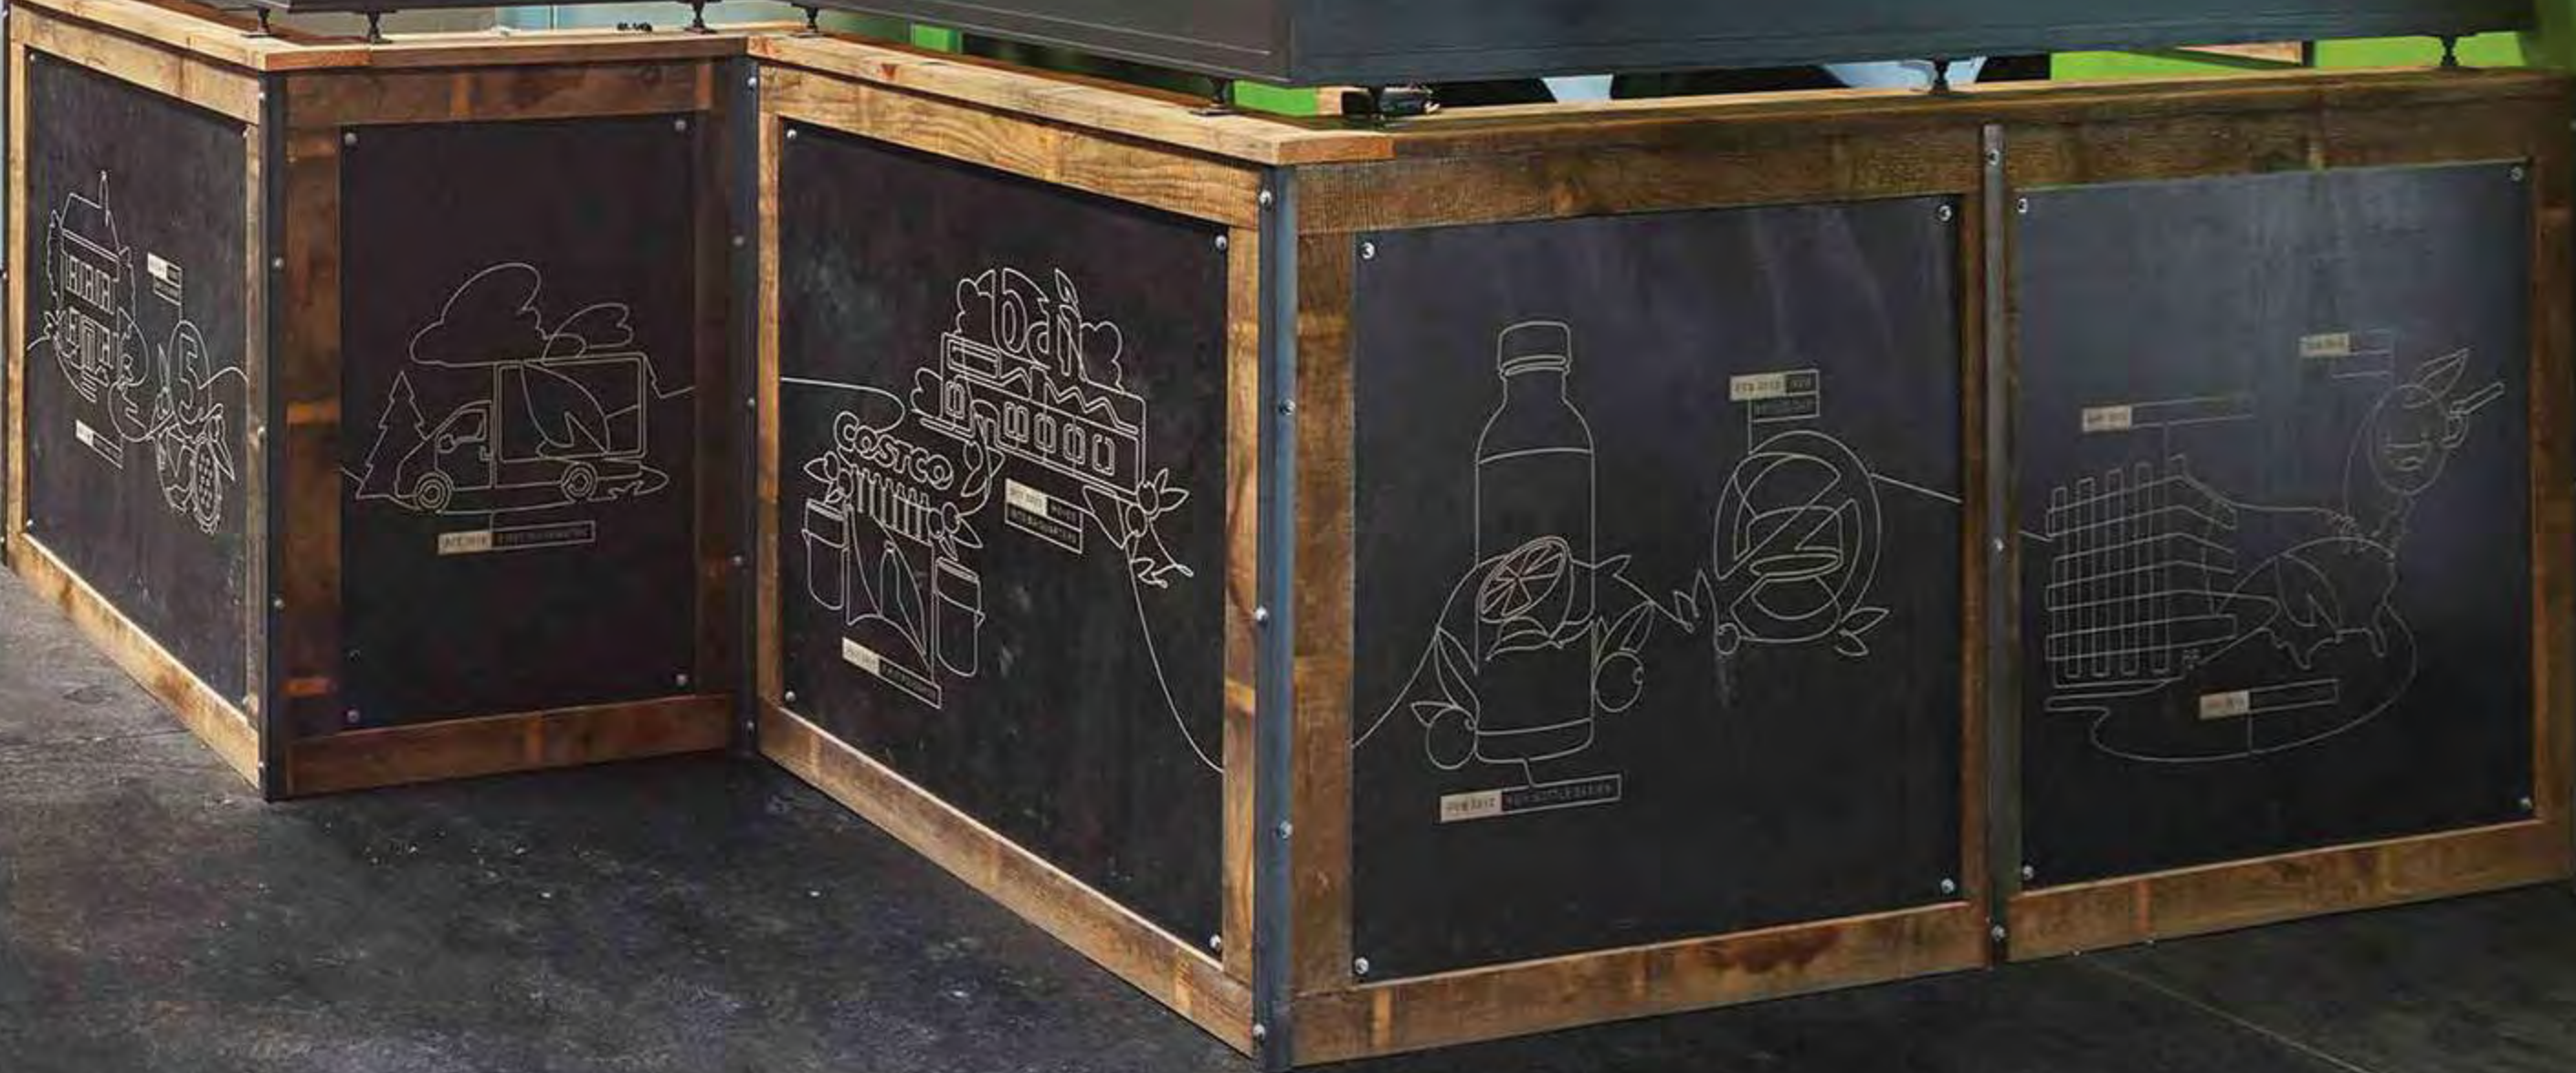

KANDÉ

bañ

INTERNATIONAL

MALAWI
13° 98' S / 33° 78' E